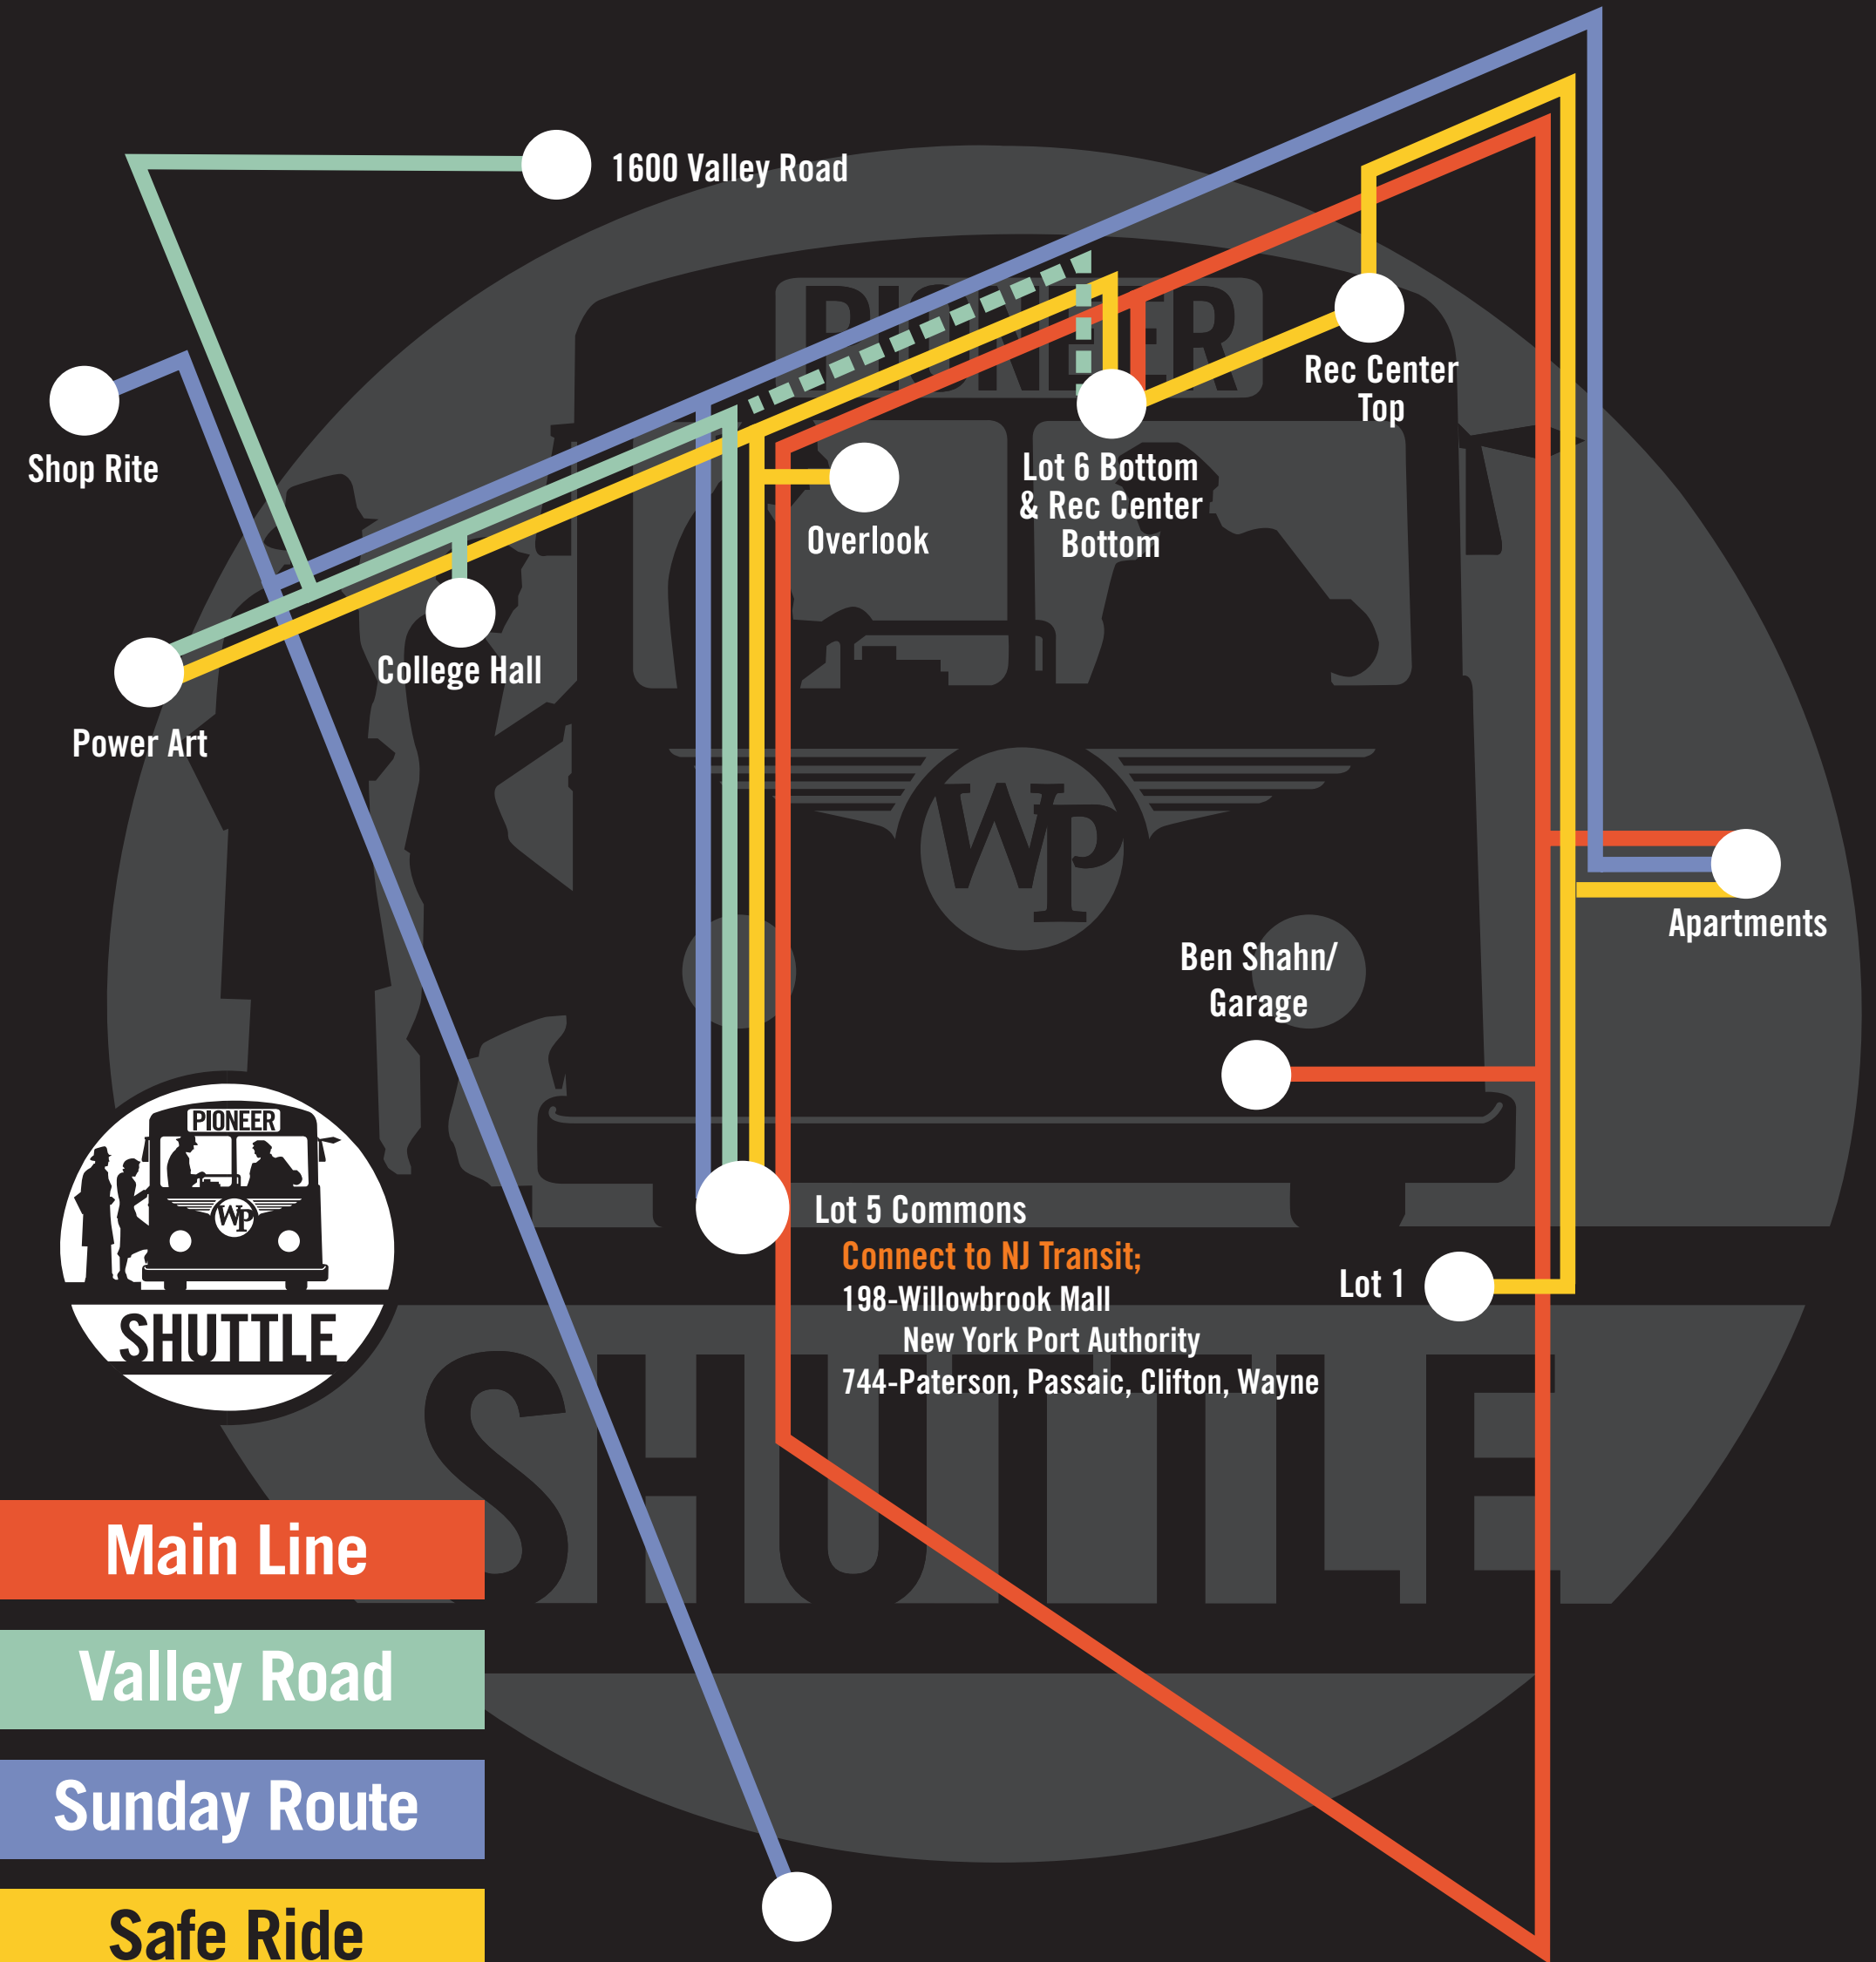

### Safe Ride

University Commons/Lot 5	Power Arts	Overlook	Lot 6 Bus Stop	Rec Center Top Row	Lot 6	Heritage & Pioneer	Lot 1	Heritage & Pioneer	Overlook
P.M.	P.M.	P.M.	P.M.	P.M.	P.M.	P.M.	P.M.	P.M.	P.M.
11:00	11:10	11:20	11:25	11:27	11:30	11:35	11:40	11:45	11:50
A.M.	A.M.	A.M.	A.M.	A.M.	A.M.	A.M.	A.M.	A.M.	A.M.
12:00	12:10	12:20	12:25	12:27	12:30	12:35	12:40	12:45	12:50
1:00	1:10	1:20	1:25	1:27	1:30	1:35	1:40	1:45	1:50
2:00	2:10	2:20	2:25	2:27	2:30	2:35	2:40	2:45	2:50
3:00	-	-	-	-	-	-	-	-	-

### Sunday Route

University Commons/Lot 5	Heritage & Pioneer	Shop Rite	Paterson NJ Transit
P.M.	P.M.	P.M.	P.M.
4:00	4:10	4:20	4:45
5:00	5:10	5:20	5:45
6:00	6:10	6:20	6:45
7:00	7:40	7:20	7:45
8:00	-	-	-

## Shuttle Bus System Map

**Main Line**

**Valley Road**

**Sunday Route**

**Safe Ride**

**Valley Road**  
10:35 p.m. only

NJ Transit Broadway Terminal Paterson NJ  
Connect to NJ Transit;  
151, 161, 203, 707, 712, 722, 746, 748