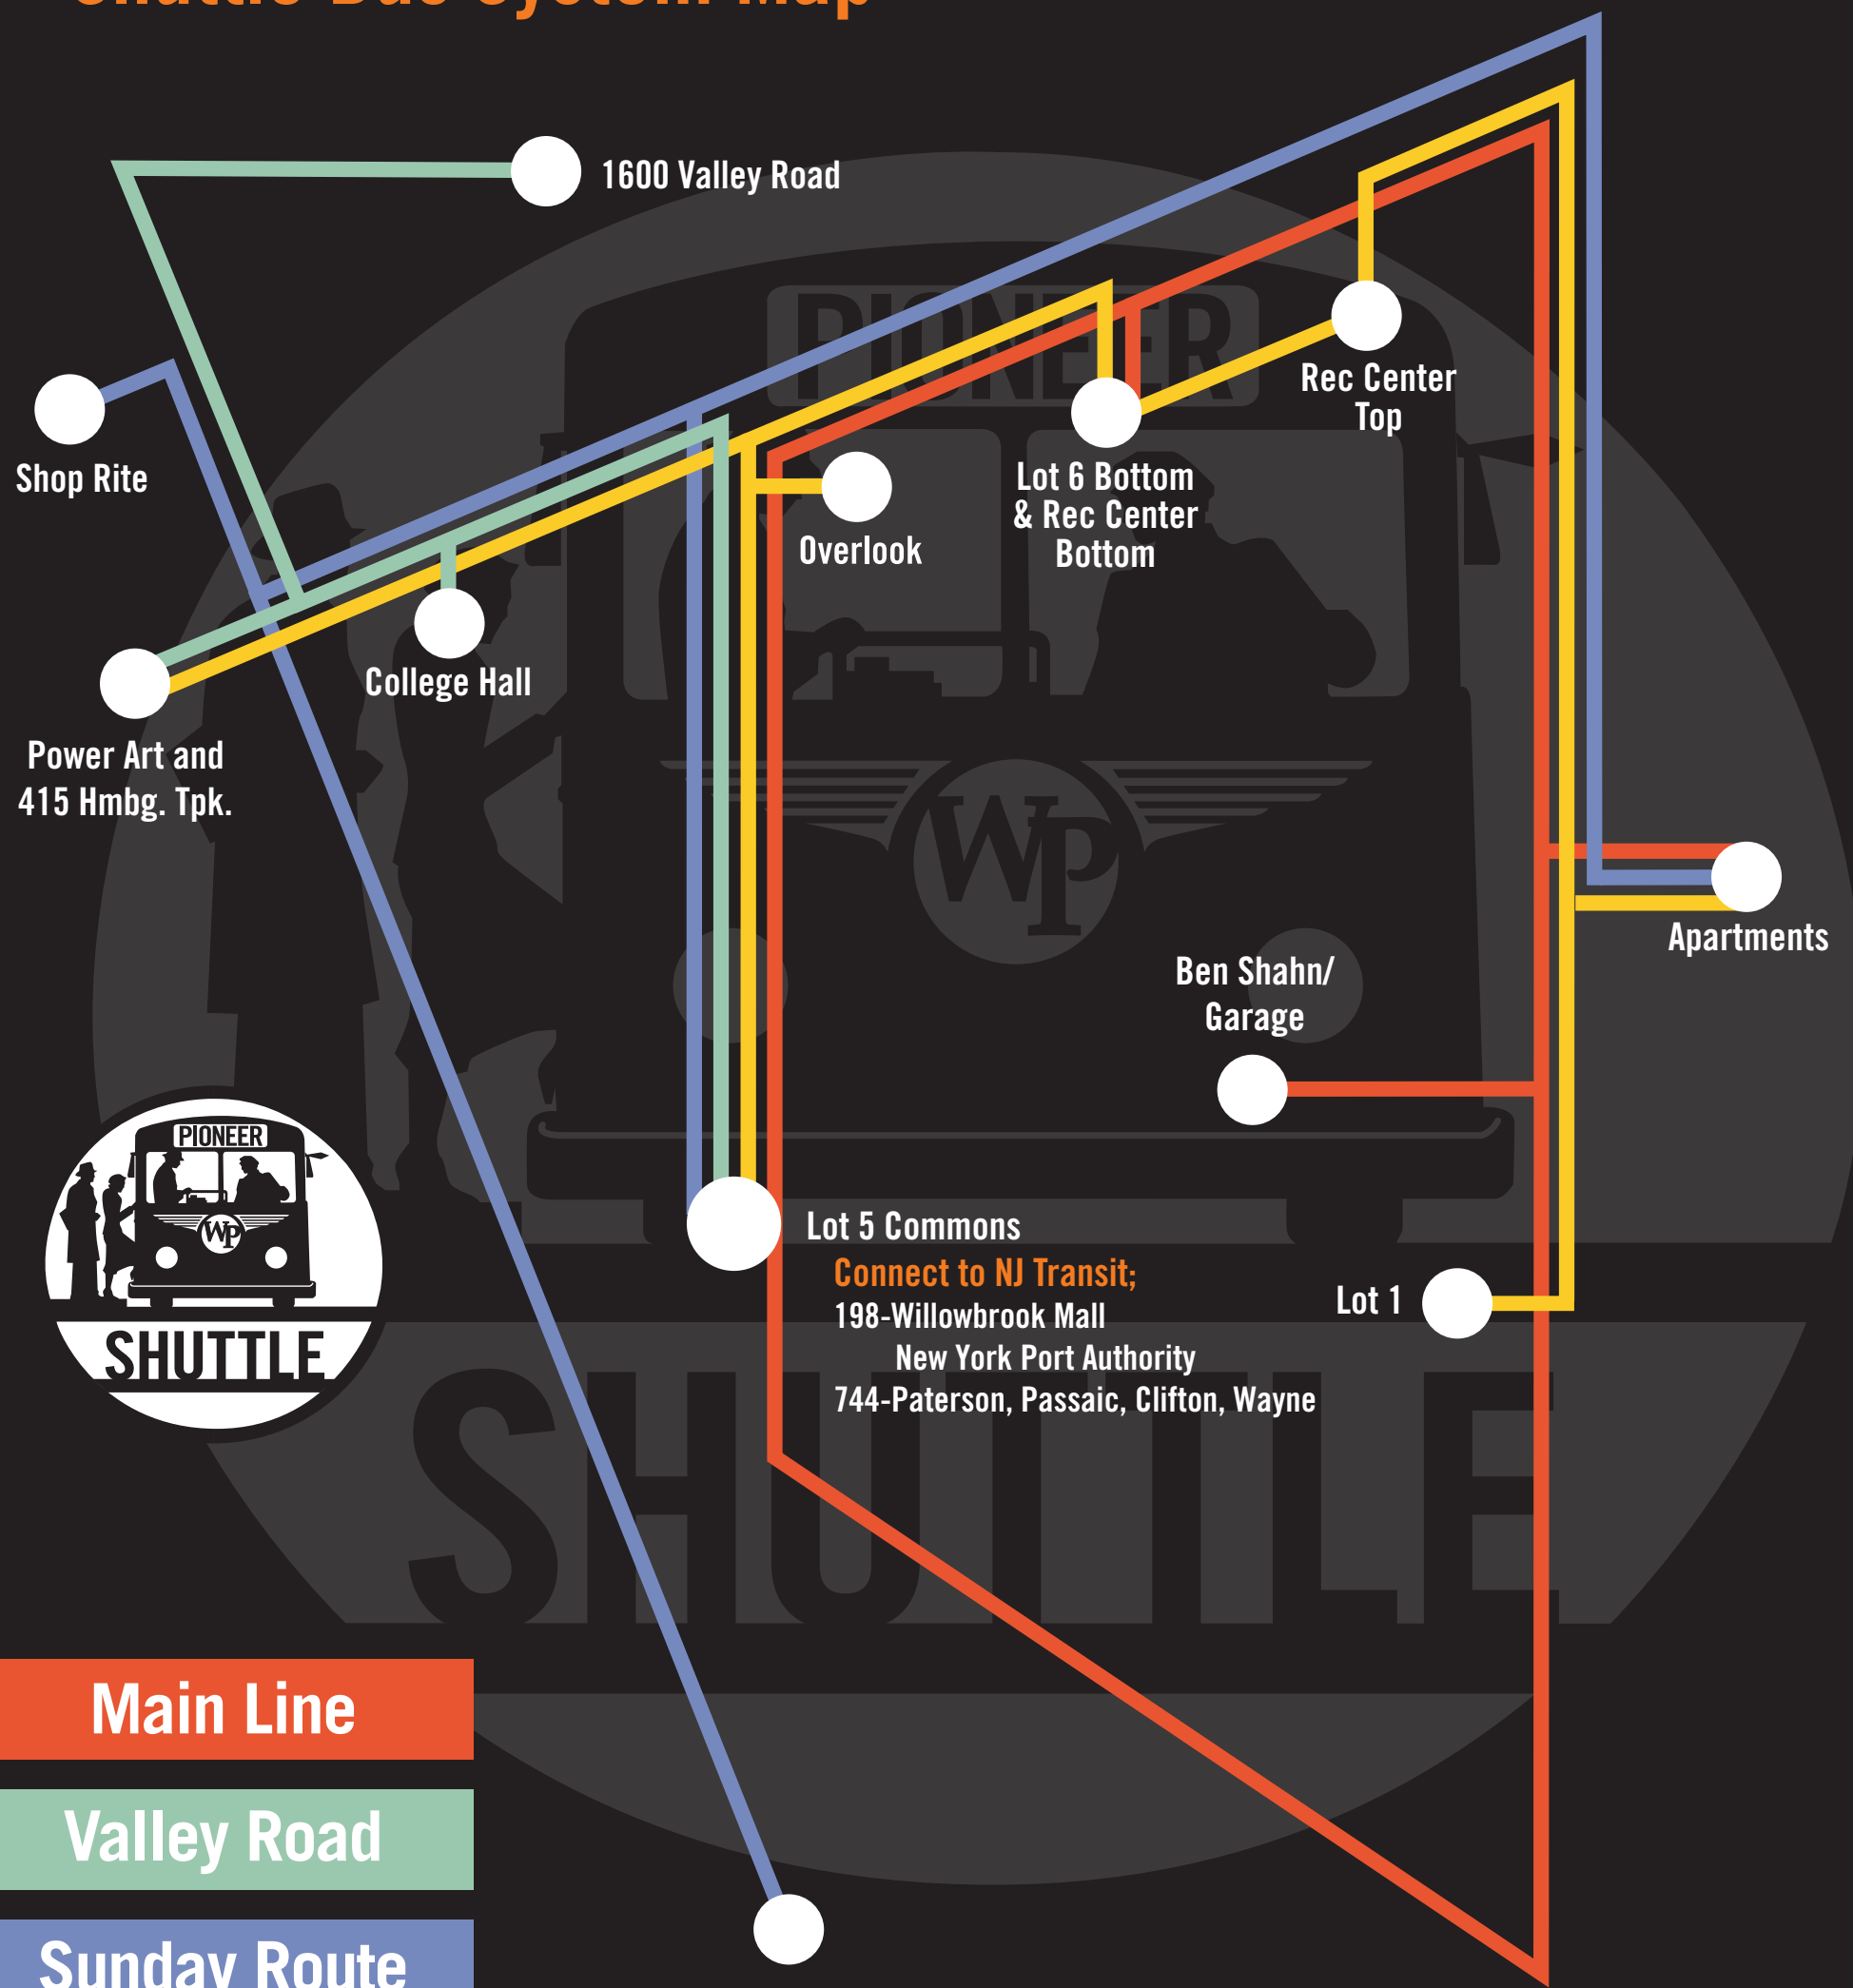

# WILLIAM PATERSON UNIVERSITY

## Shuttle Bus System Map

**Lot 5 Commons**  
**Connect to NJ Transit;**  
 198-Willowbrook Mall  
 New York Port Authority  
 744-Paterson, Passaic, Clifton, Wayne

**NJ Transit Broadway Terminal Paterson NJ**  
**Connect to NJ Transit;**  
 151, 161, 203, 707, 712, 722, 746, 748

- Main Line**
- Valley Road**
- Sunday Route**
- Safe Ride**